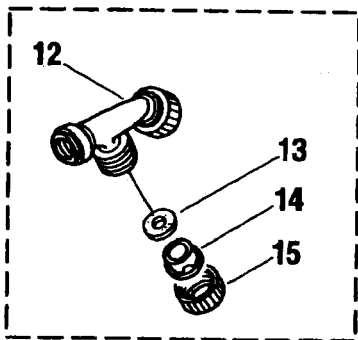

7. 付属品 ACCESSORIES

11

Ref. No.	Part no.	Part Name	Q'ty	Remarks
7-1	118267	HOSE ASSY	1	incl. 2-7
7-2	118268	HOSE	1	
7-3	013572	PACKING	1	
7-4	098800	HOSE COUPLING	1	
7-6	074366	HOSE COUPLING	1	
7-7	074369	PACKING	1	
7-8	105891	BALL COCK	1	
7-9	124134	NOZZLE PIPE	1	
7-10	112850	PACKING	1	
7-11	117958	WIDE NOZZLE ASSY	1	
7-12	103170	NOZZLE PIPE	1	
7-13	103171	PACKING	2	
7-14	118266	NOZZLE PIPE	2	
7-15	103173	CAP	2	